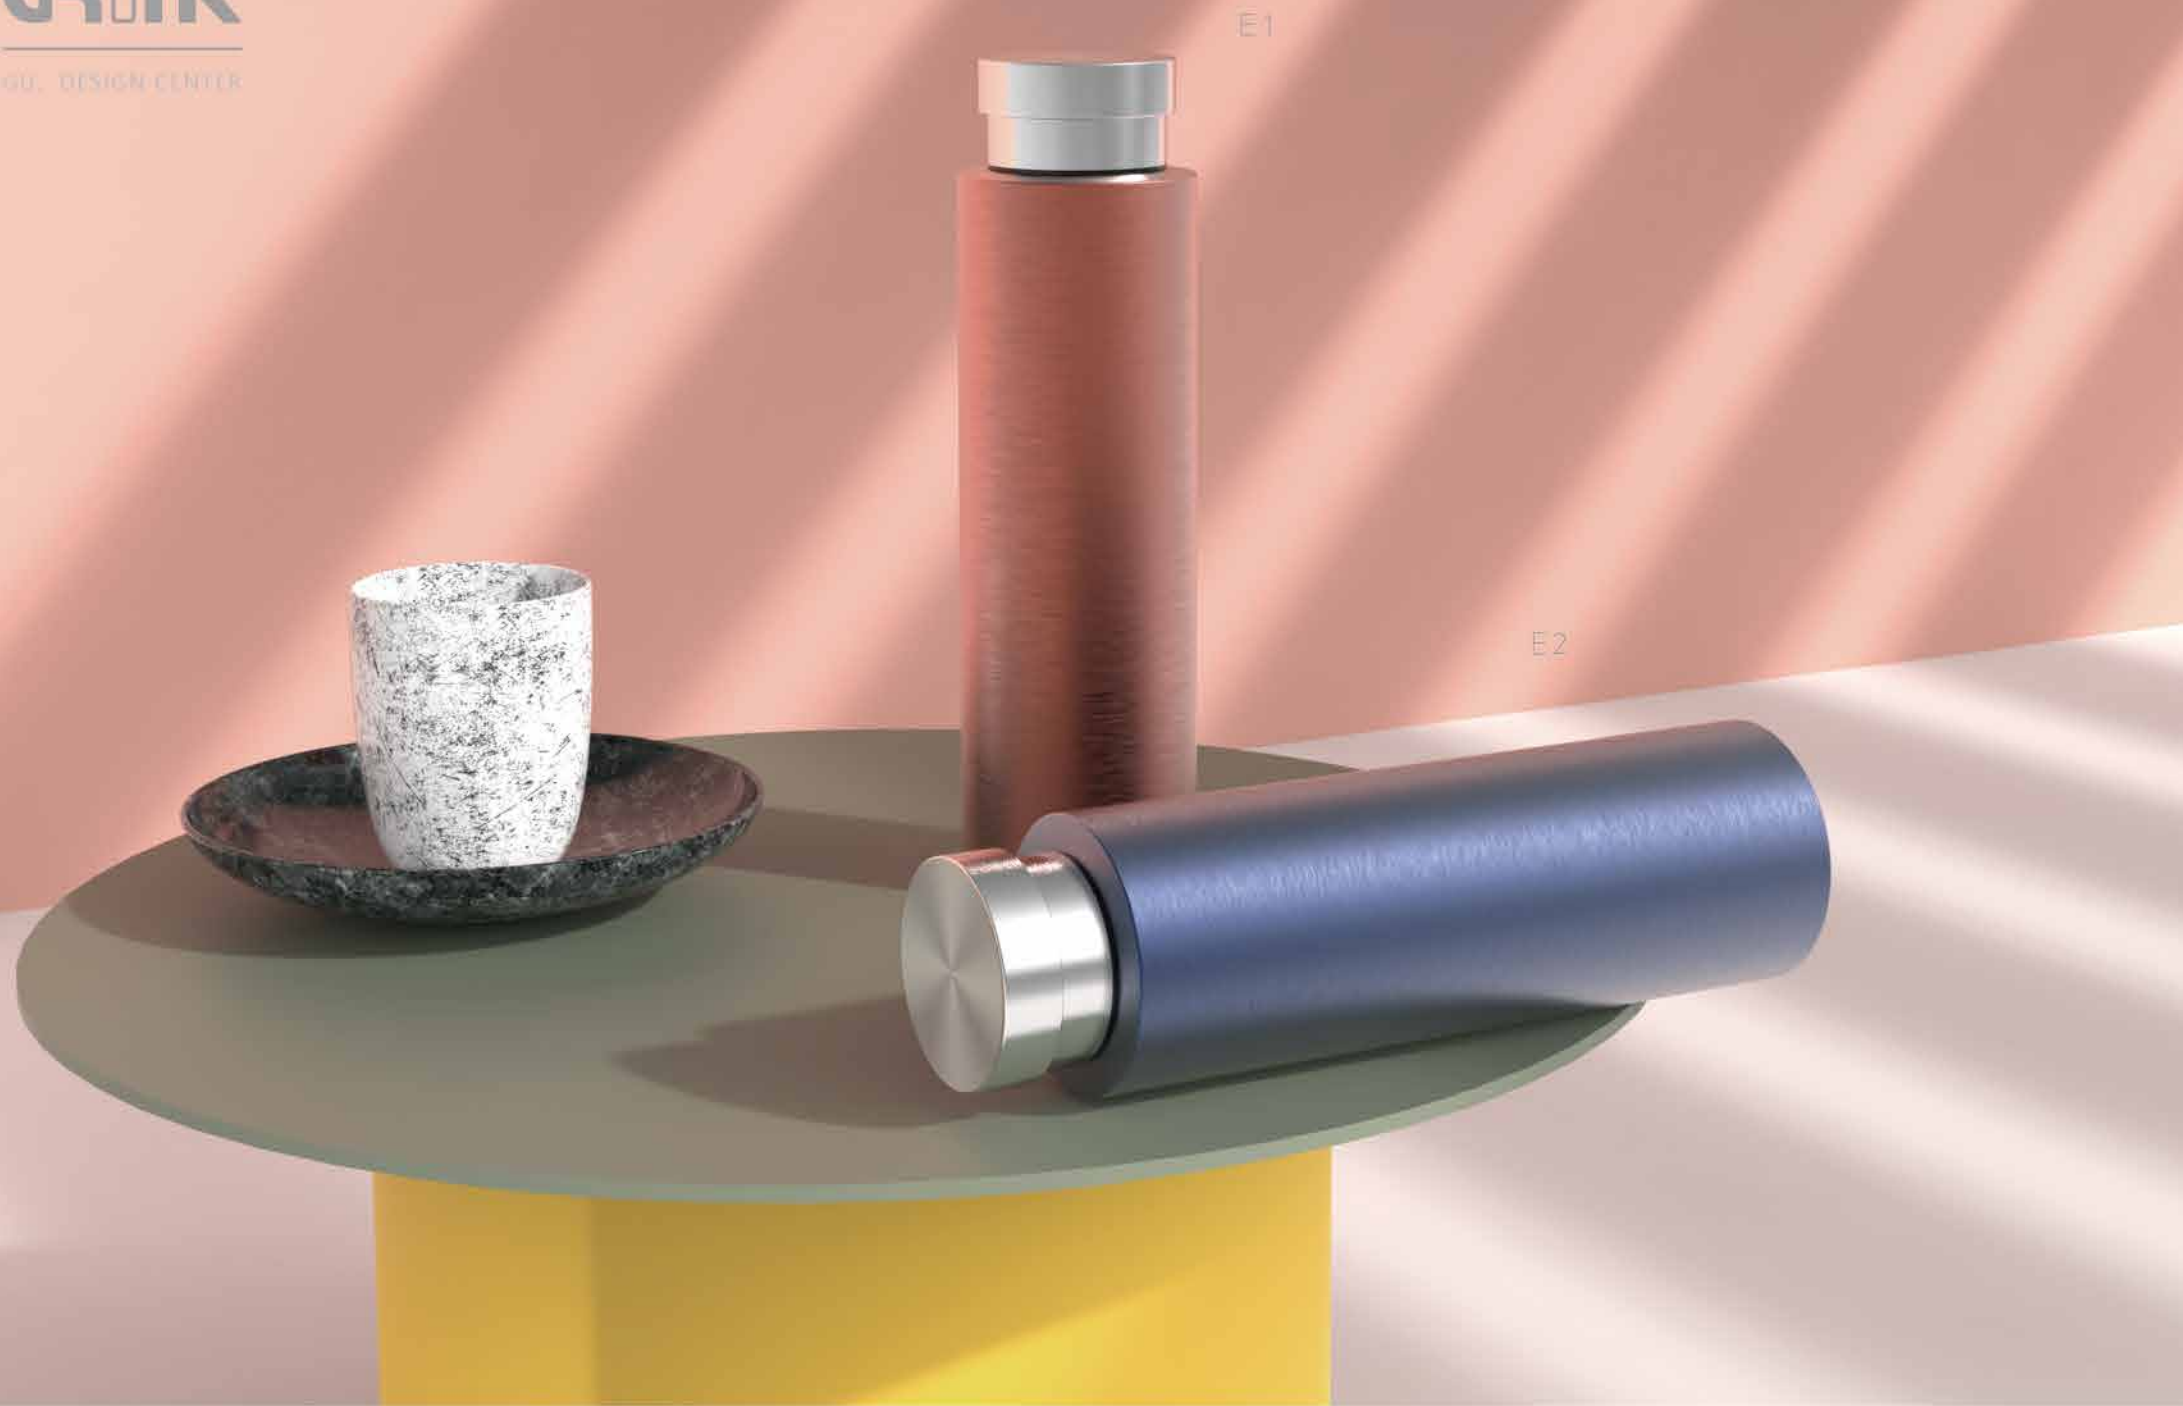

1. Two layers of naturally BPA-free stainless steel walls, keeping drink cold or hot for 12 hours,
2. Fashionable colors are suitable for men, women, old and young of all ages, any dress style.
3. Ergonomic body makes it easy to grip and comfortable for hand feel.
4. Exquisite for your home, parties, outdoors and office time.

C9

C10

C11

C12

D1

D2

Vacuum bottle

- 1. Two layers of naturally BPA-free stainless steel walls, keeping drink cold or hot for 12 hours.
- 2. Fashionable colors are suitable for men, women, old and young of all ages, any dress style.
- 3. Ergonomic body makes it easy to grip and comfortable for hand feel.
- 4. Exquisite for your home, parties, outdoors and office time.

D3

D4

D5

D6

E1

E2

Vacuum flask

1. Two layers of naturally BPA-free stainless steel walls, keeping drink cold or hot for 12 hours.
2. Fashionable colors are suitable for men, women, old and young of all ages, any dress style.
3. Ergonomic body makes it easy to grip and comfortable for hand feel.
4. Exquisite for your home, parties, outdoors and office time.