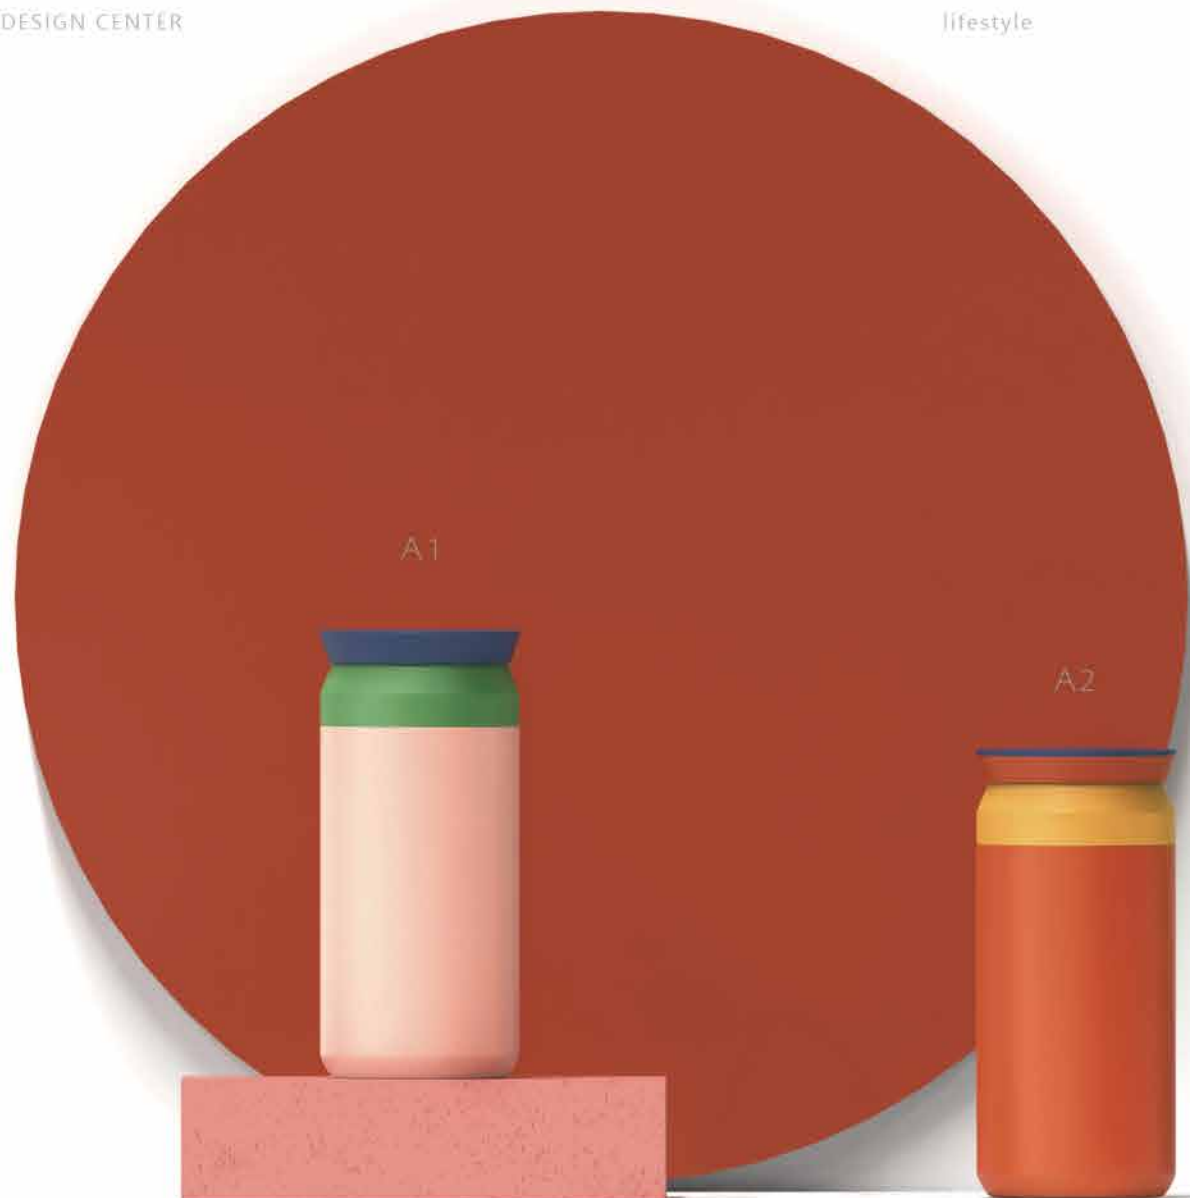

Hello,
It's mé.

DESIGNED BY GU.DESIGN CENTER

lifestyle

enjoy to drink

Vacuum flask

1. Two layers of naturally BPA-free stainless steel walls, keeping drink cold or hot for 12 hours.
2. Fashionable colors are suitable for men, women, old and young of all ages, any dress style.
3. Very easy to clean with nice wide opening, which can fit a kitchen brush inside.
4. Exquisite for your home, parties, outdoors and office time.