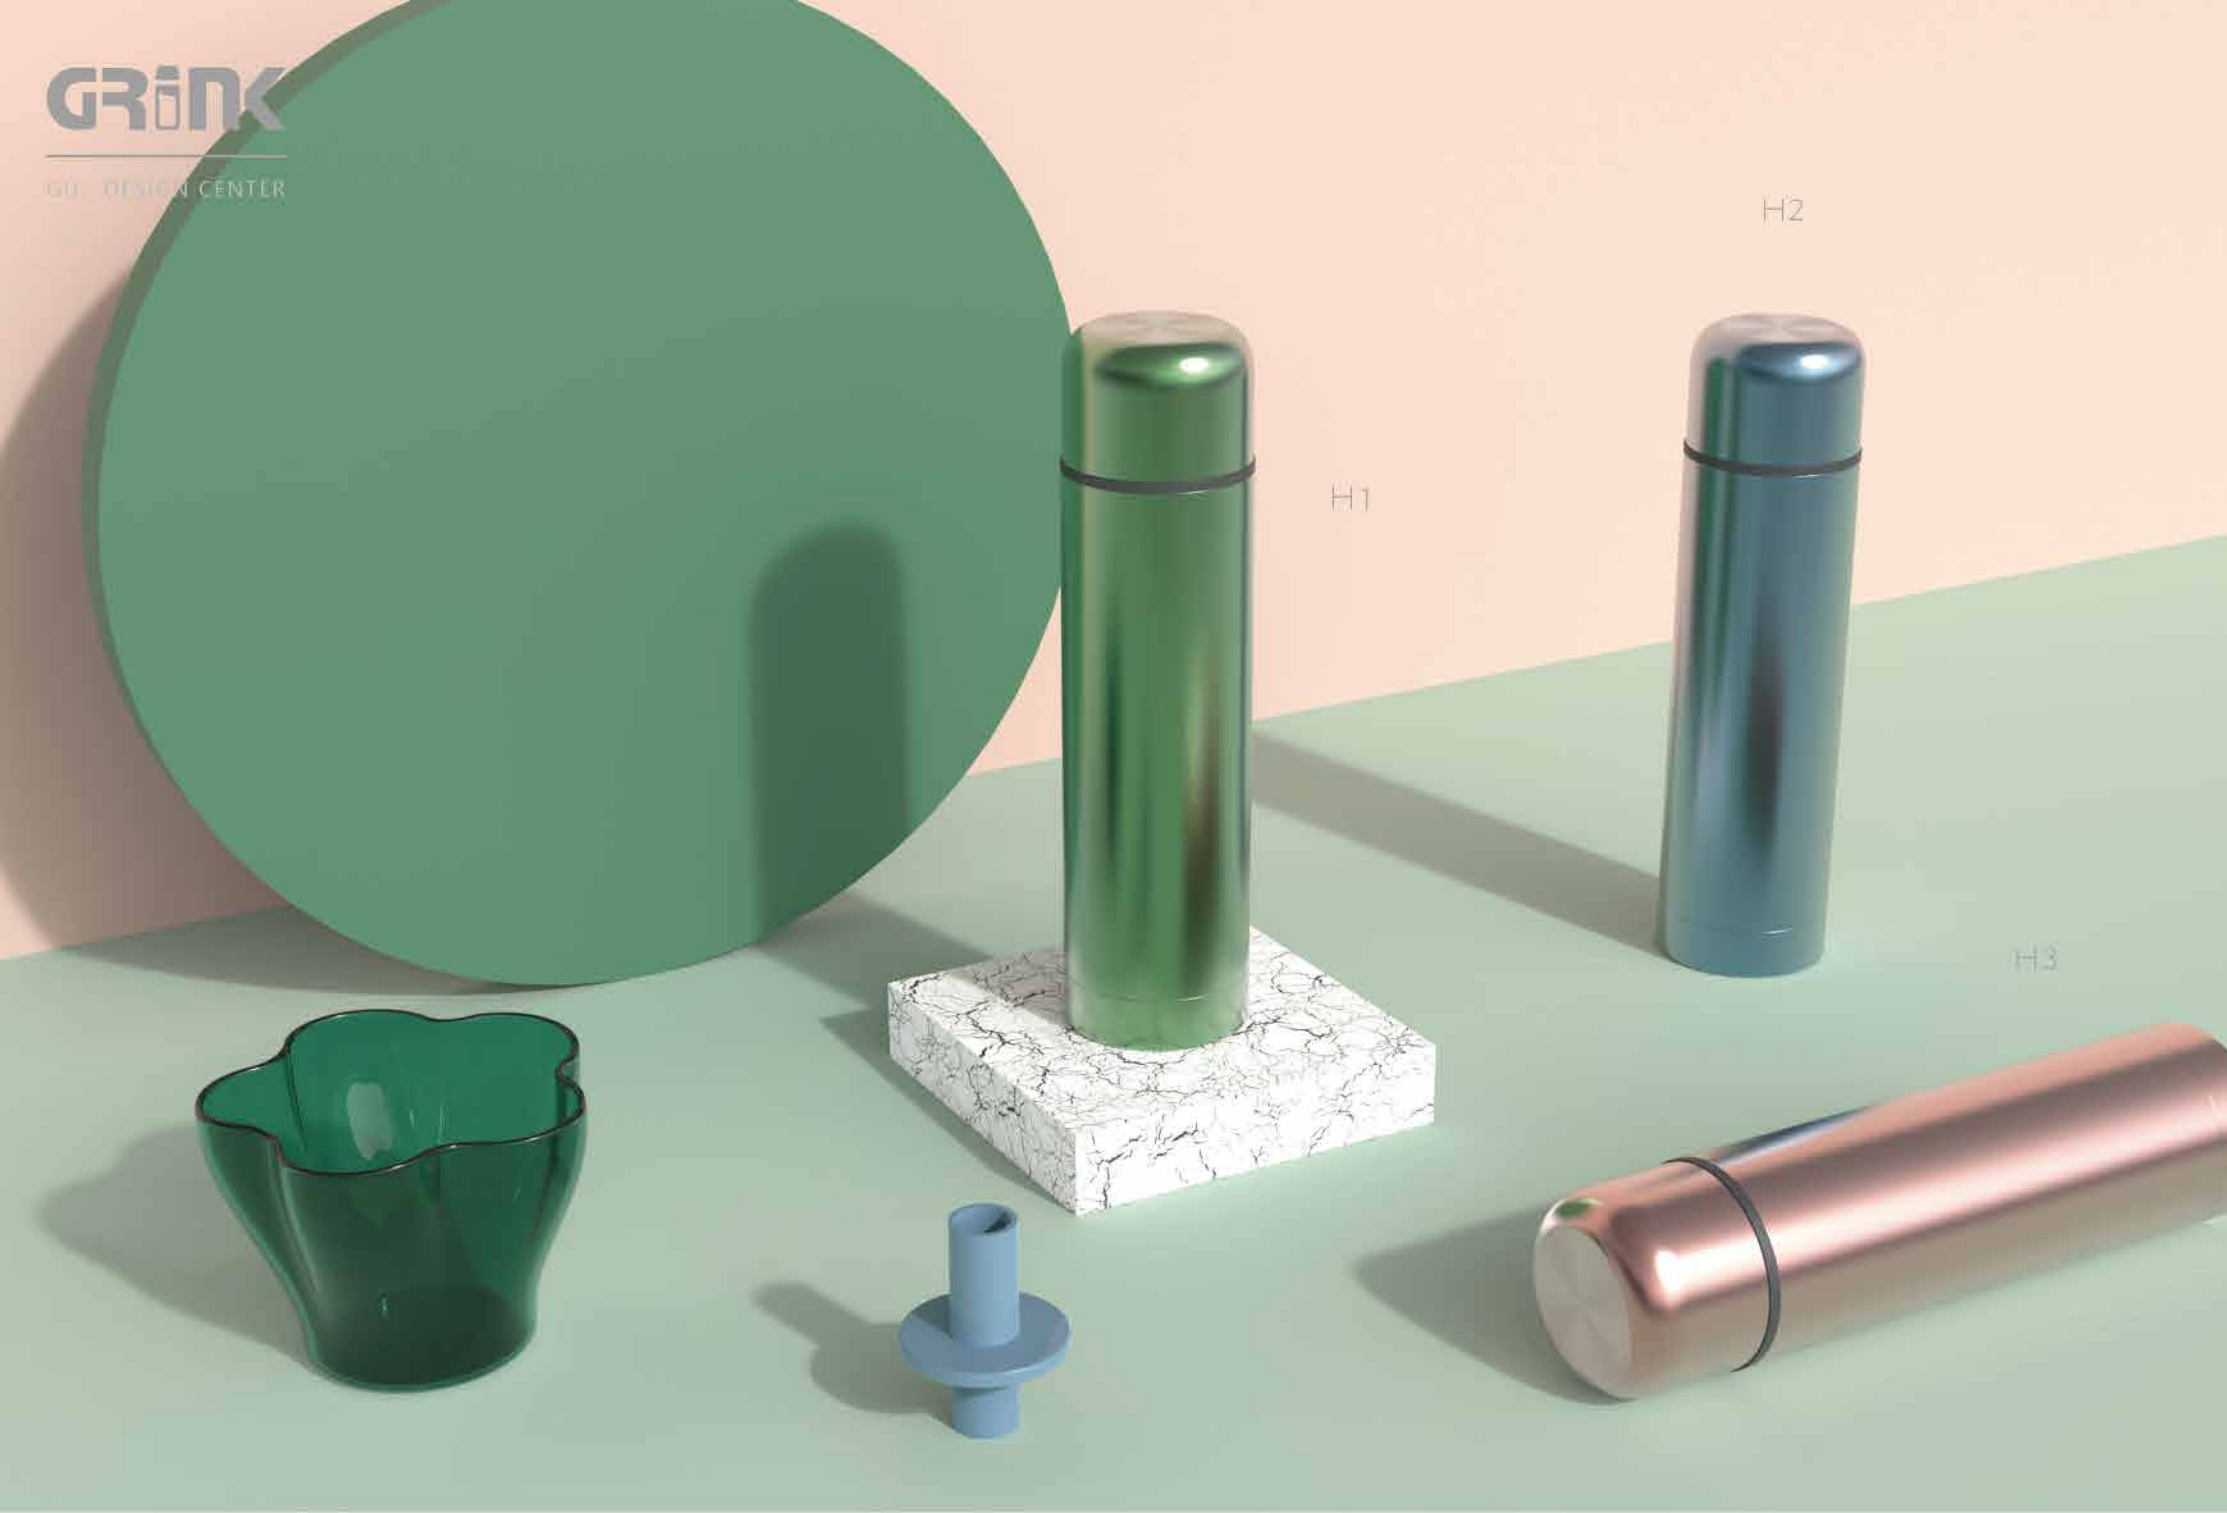

1. Two layers of naturally BPA-free stainless steel walls, keeping drink cold or hot for 12 hours.
2. Fashionable colors are suitable for men, women, old and young of all ages, any dress style.
3. Easy to carry and suitable for take your homemade lunch without package problem.
4. No need to wait in line for microwave save you a lot of time.